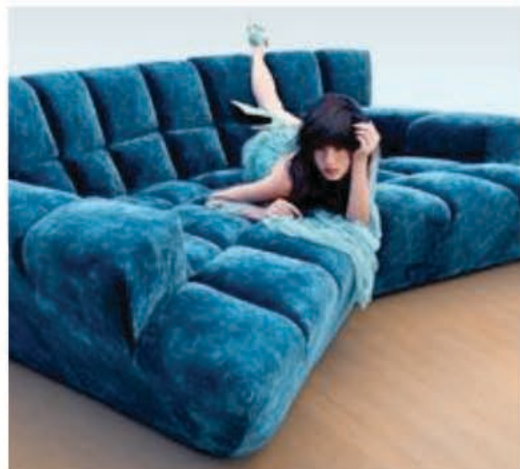

PRESTIGE DESIGN

www.prestigedesign.com

HÔTELS | AUTOS | TENDANCES | VIGNOBLE | ARCHITECTURE | HOTELS | CARS | TRENDS | WINERY

DESTINATION
AFRIQUE DU SUD
SOUTH AFRICA

MAISONS DE PRESTIGE **À VENDRE**
LUXURY PROPERTIES FOR SALE
prestigedesignimmobilier.com | prestigedesignrealestate.com